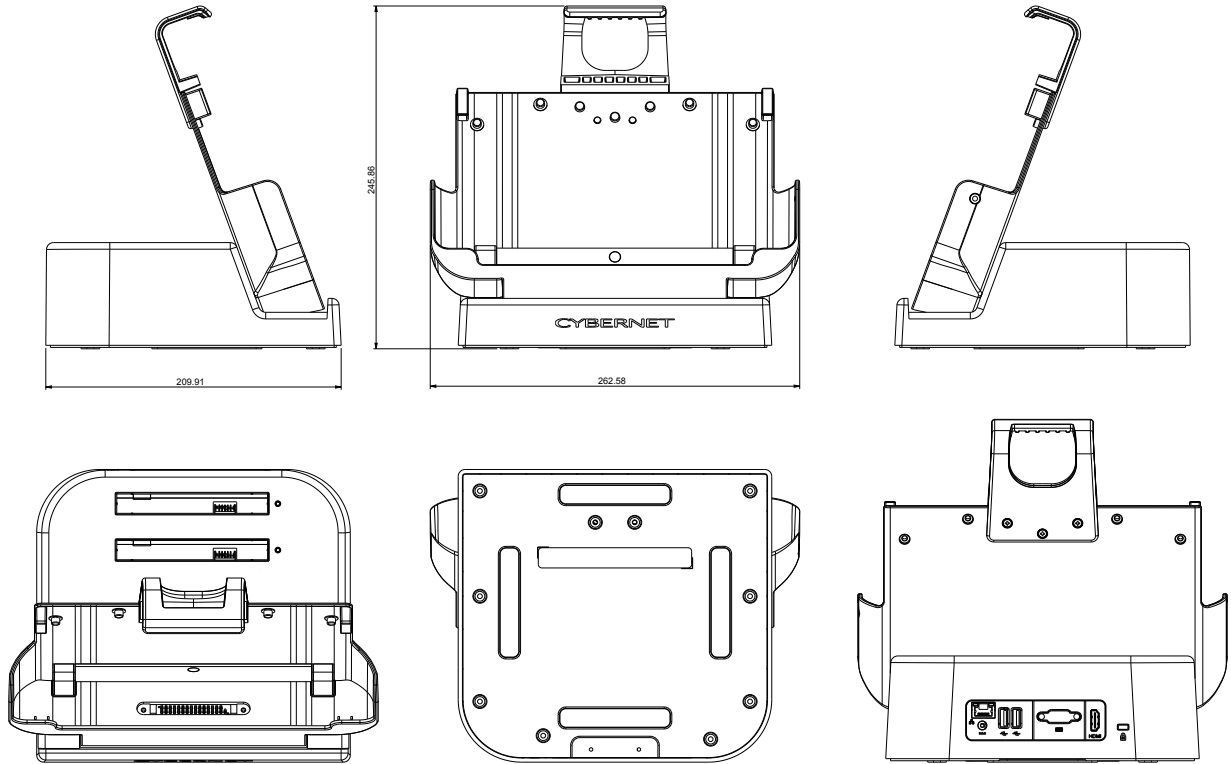

Rugged X10

Desktop Docking Station

Technical Specifications

I/O Ports	<ul style="list-style-type: none"> 2x USB 2.0 ports 1x RS232 Serial port 1x HDMI - Out 1x Gigabit LAN port 1x Power Jack
Theft Deterrent	Kensington Lock Support
Relative Humidity	10%~90% (non-condensing)
Dimensions	9.7" x 10.4" x 8.3" (L, W, D)
Weight	6 lbs without the tablet or additional batteries, 6.5lbs with two batteries
Environment	Ambient Temperature: 0°C~40°C (operating)
Certifications	FCC Class B, CE, RoHS
Battery Capacity	2 slots + 2 in tablet for a total of 4 batteries simultaneously charging
Battery Recharge Time	2 hours to recharge all batteries simultaneously