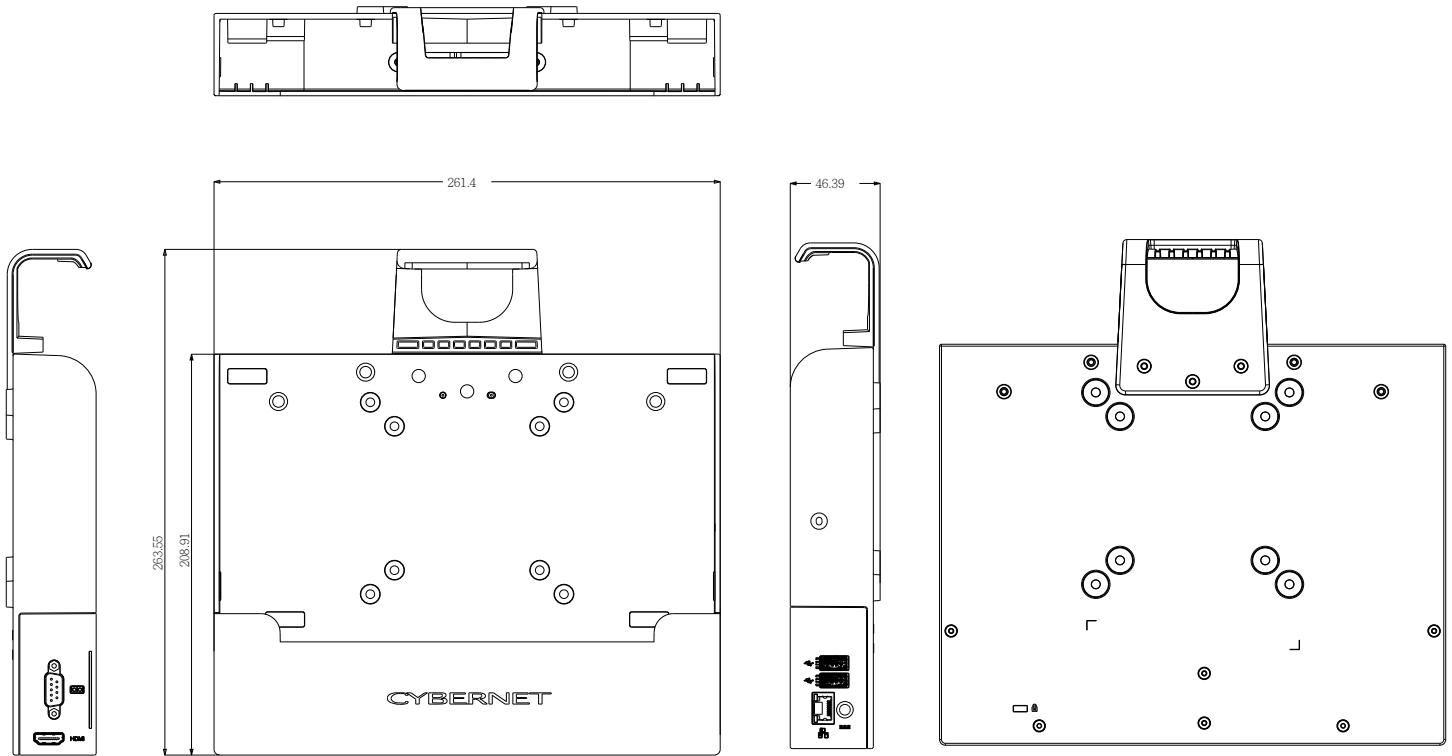

## VESA Docking Station

## Technical Specifications

<b>I/O Ports</b>	<ul style="list-style-type: none"> <li>2x USB 2.0 ports</li> <li>1x RS232 Serial port</li> <li>1x HDMI - Out</li> <li>1x Gigabit LAN port</li> <li>1x Power Jack</li> </ul>
<b>Theft Deterrent</b>	Kensington Lock Support
<b>Relative Humidity</b>	10%~90% (non-condensing)
<b>Dimensions</b>	10.4" x 10.3" x 1.85" (L, W, D)
<b>Weight</b>	1.25 lbs
<b>Wall Mount</b>	Supports 75mm & 100mm VESA mounting holes
<b>Environment</b>	Ambient Temperature: 0°C~40°C (operating)
<b>Certifications</b>	FCC Class B, CE, RoHS